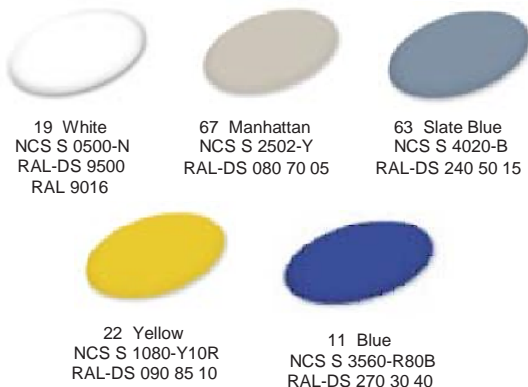

The unique **JEFLOCK** sliding door accessible toilet lock comes in a complete set as shown in the photographs below. Available in all standard Normbau colours, the lock is also available in 5 additional antibacterial Microban colours at no additional cost. The Handle for the outside measures 510x34mm diameter as the fixing centres start at approximately 900mm above FFL, this not only aids ease to wheelchair users but also complies with minimum height recommendations of 1300mm. The inside 23mm diameter lever handle is fitted at approximately 1000mm above FFL and complies with all new legislation and recommendations.

Microban Normbau colours

Normbau standard colours